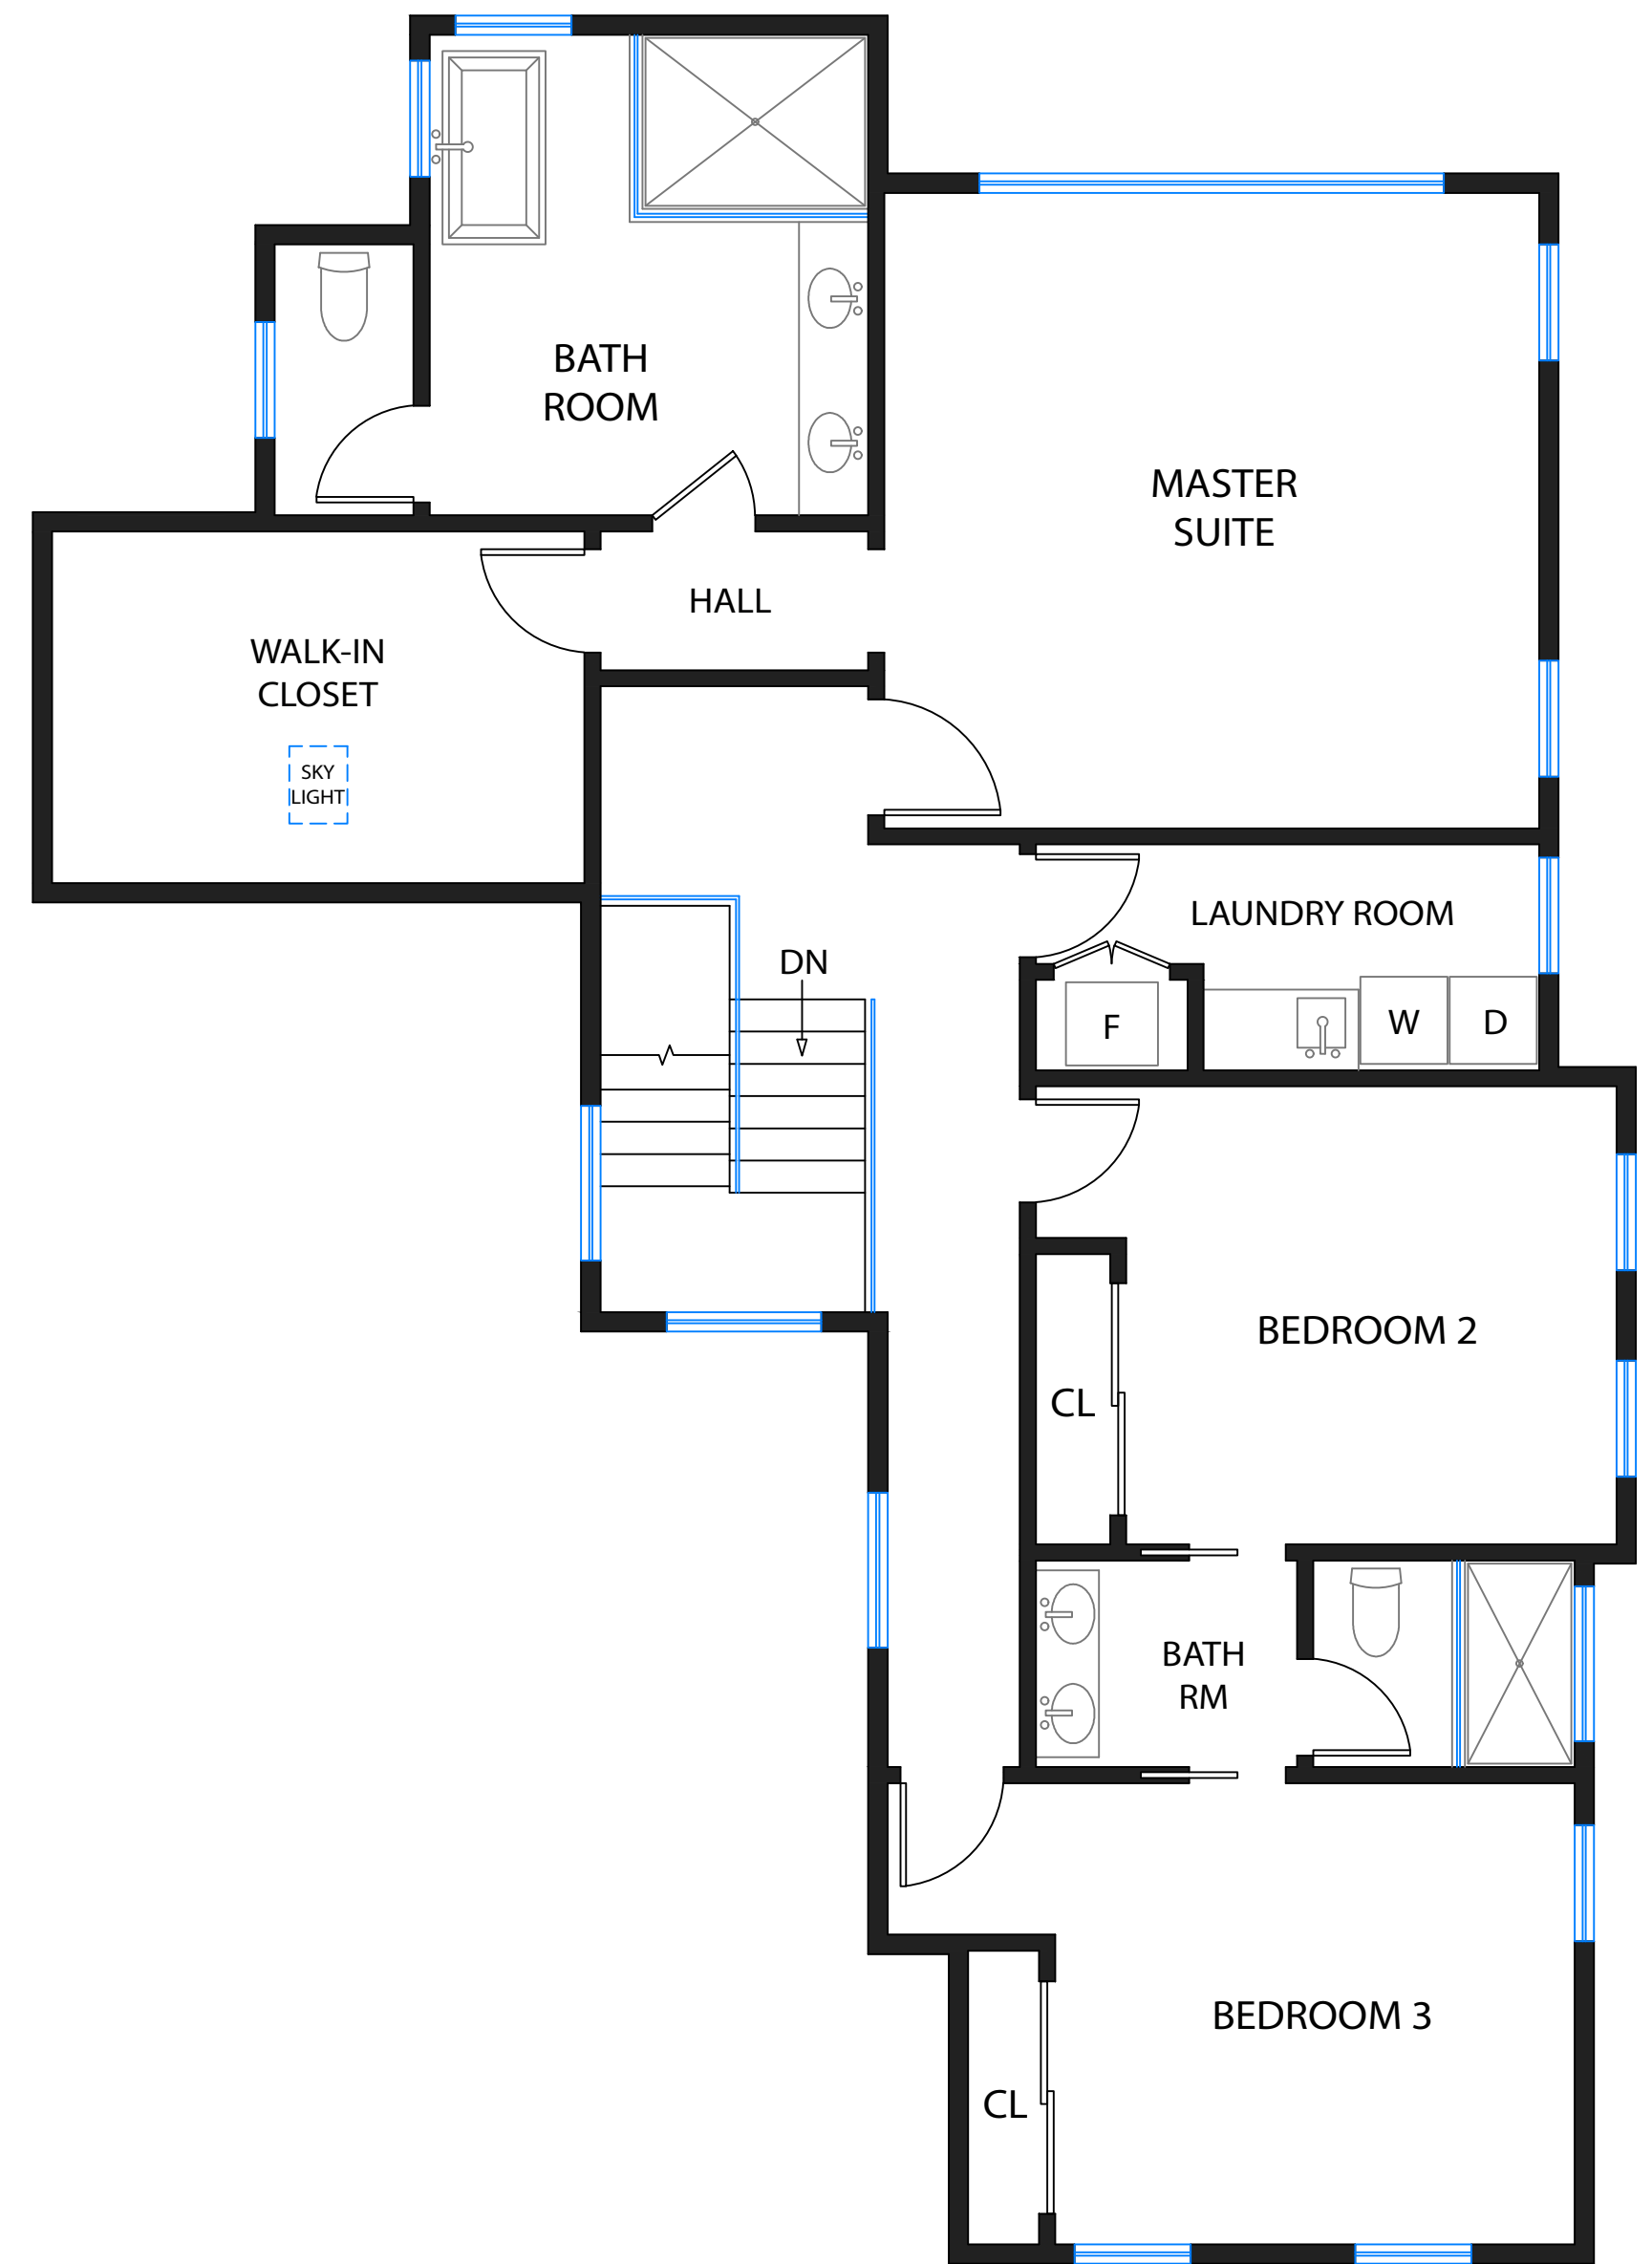

# 2104 Coronet Blvd.

Belmont, CA. 94002

MAIN LEVEL

UPPER LEVEL

DISCLAIMER: RENDERING BY OPEN HOMES PHOTOGRAPHY. ALL MEASUREMENTS ARE APPROXIMATE AND MAY NOT BE EXACT. DO NOT RELY ON THE ACCURACY OF THIS FLOOR PLAN WHEN DETERMINING THE PRICE OF A PROPERTY OR MAKING DECISIONS REGARDING BUYING OR SELLING OF PROPERTIES WITHOUT INDEPENDENT VERIFICATION.