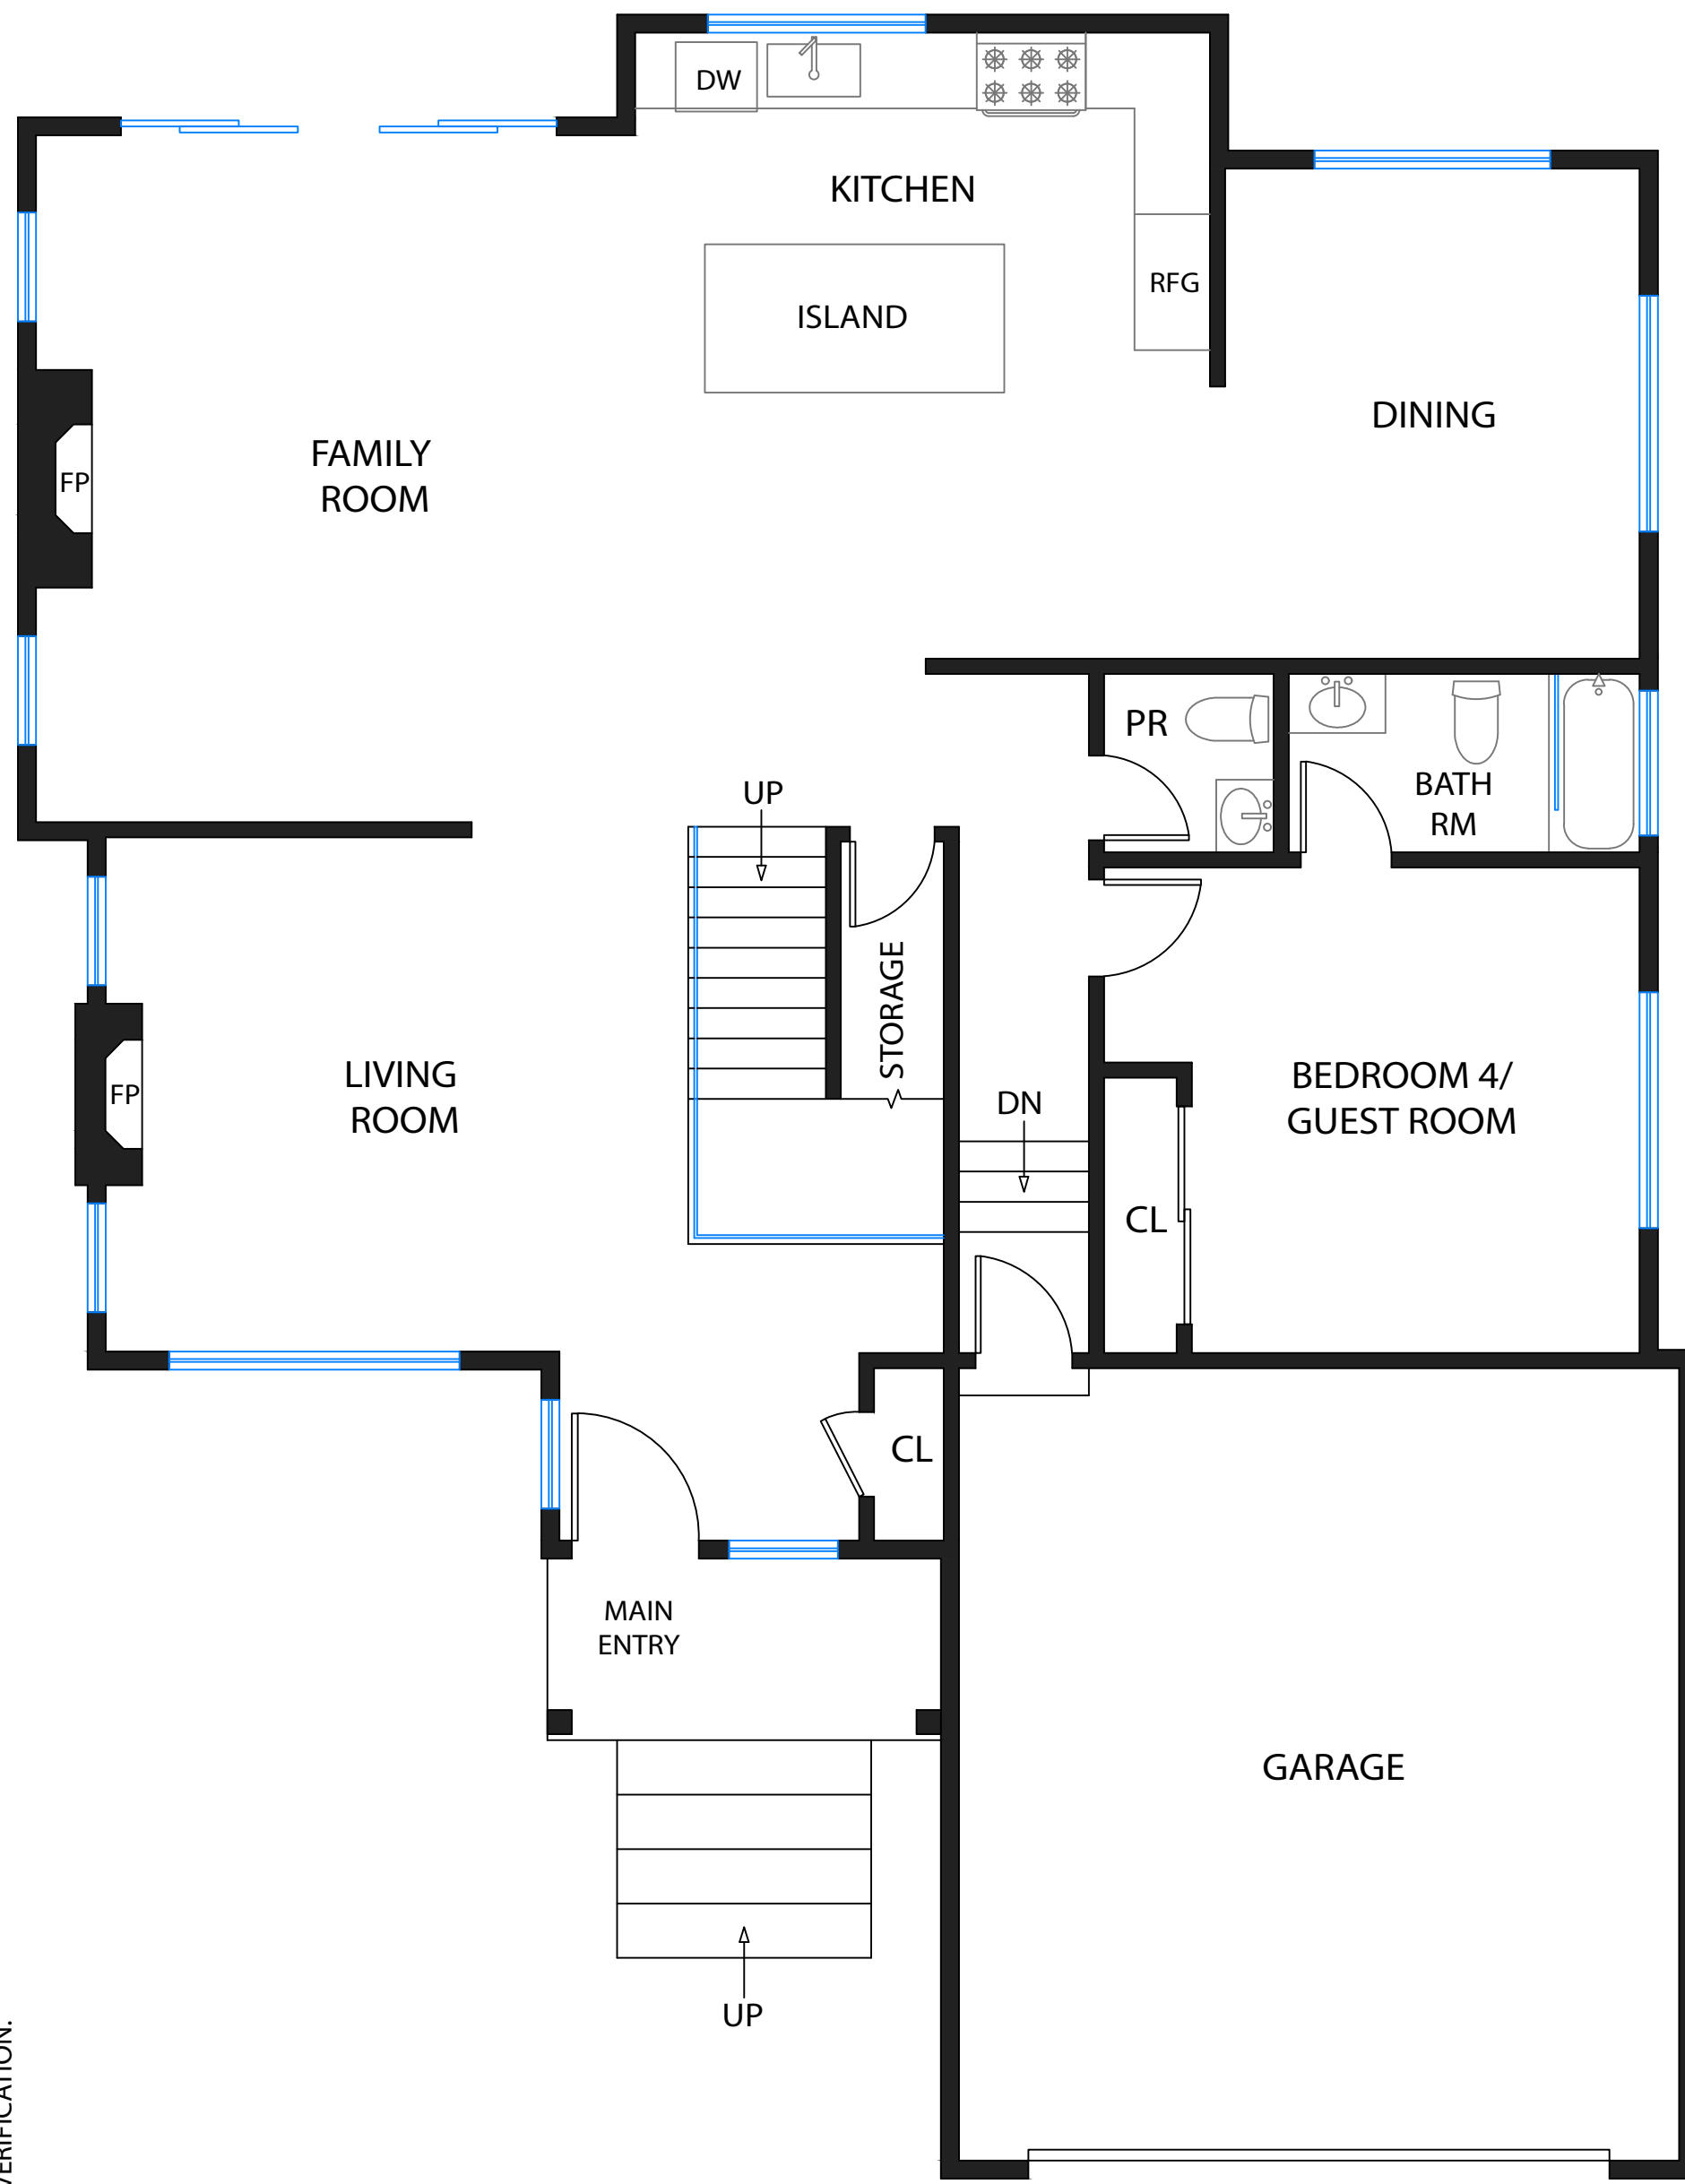

# 2104 Coronet Blvd.

Belmont, CA. 94002

MAIN LEVEL

UPPER LEVEL

DISCLAIMER: RENDERING BY OPEN HOMES PHOTOGRAPHY. ALL MEASUREMENTS ARE APPROXIMATE AND MAY NOT BE EXACT. DO NOT RELY ON THE ACCURACY OF THIS FLOOR PLAN WHEN DETERMINING THE PRICE OF A PROPERTY OR MAKING DECISIONS REGARDING BUYING OR SELLING OF PROPERTIES WITHOUT INDEPENDENT VERIFICATION.